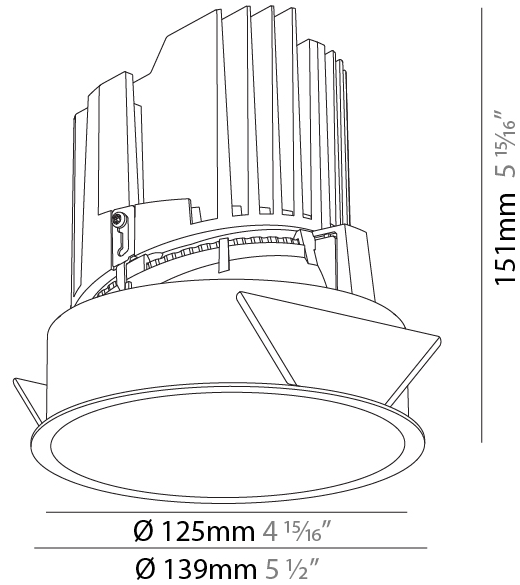

Series: Bioniq
Subseries: Bioniq Round Deep
Brand: Prolight
Division: Architectural
Mounting Type: Recessed
Mounting Location: Ceiling
Subcategory: Downlight

PHYSICAL

Shape: Round
Diameter (mm): 139
Diameter (in): 5 1/2
Height (mm): 151
Height (in): 5 15/16
Ceiling Thickness (mm): 10 / 12.5 / 15
Ceiling Thickness (in): 3/8 or 1/2 or 9/16
Min. Recessing Depth (mm): 170
Min. Recessing Depth (in): 6 11/16
Light Distribution: Downlight
Weight (kg): 0.951
Weight (lbs): 2.1
Fixture Finish: SSR / BKV / CWI / CRY / HAB / LAG / UFT / ITA / RUA / RUR / MIC / FTG / MYG / TWT / LOD / PUS / FRO / FUP / KIA / POP / BLS / SPG / MEY / GOH / GUM / CHC / COM / ABZ / JAG / OBR / MOS / ROR
Fixture Material: Aluminum Die Cast
Cut-out Measurements: 130mm / 5 1/8"

ELECTRICAL

Lamp Type: LED (Zhaga Standard)
Input Wattage (W): 28.6
Total Output Wattage (W): 26.4
Dimming: Tri-Mode (Non-Dimming and Phase Dimming (120Vac only) and 0-10V Dimming)
Driver Included: No
Driver Location: Recessed Housing
Driver Type: Constant Current - Universal
Driver Class: Class 2
Input Voltage (V): 120 - 277
Constant Current (MA): 700

LED

Number of LEDs: 1
Color Temperature (°K): 2700 / 3000 / 3500 / 4000
Max. Delivered Lumen (lm): 1890 / 1940 / 2038 / 2080
Nominal Lumen (lm): 3210 / 3290 / 3459 / 3530
CRI: >90 CRI
Efficiency (%): 0.631
Lamp Life (hrs): 50000

OPTICAL

Reflector: 20 / 25 / 40

RATINGS AND CERTIFICATIONS

Certified By: Certified for North American Standards
IP rating: IP54