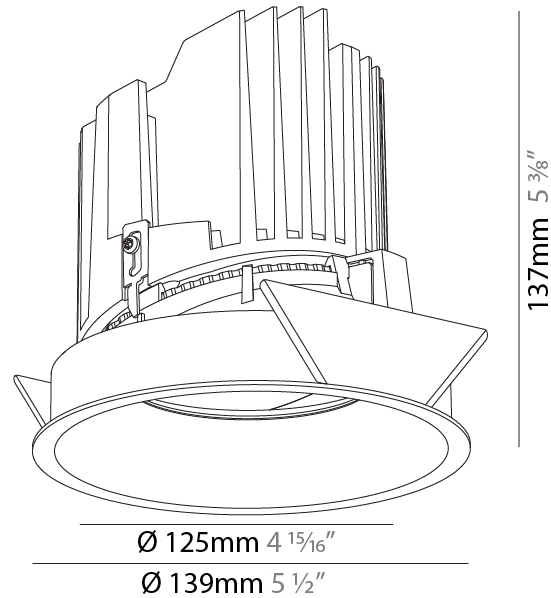

PHYSICAL

Shape: Round
Diameter (mm): 139
Diameter (in): 5 1/2
Height (mm): 137
Height (in): 5 3/8
Ceiling Thickness (mm): 10 / 12.5 / 15
Ceiling Thickness (in): 3/8 or 1/2 or 9/16
Min. Recessing Depth (mm): 150
Min. Recessing Depth (in): 5 7/8
Light Distribution: Adjustable / Downlight
Weight (kg): 0.856
Weight (lbs): 1.89
Fixture Finish: SSR / BKV / CWI / CRY / HAB / LAG / UFT / ITA / RUA / RUR / MIC / FTG / MYG / TWT / LOD / PUS / FRO / FUP / KIA / POP / BLS / SPG / MEY / GOH / GUM / CHC / COM / ABZ / JAG / OBR / MOS / ROR
Fixture Material: Aluminum Die Cast
Cut-out Measurements: 130mm / 5 1/8"

ELECTRICAL

Lamp Type: LED (Zhaga Standard)
Input Wattage (W): 28.6
Total Output Wattage (W): 26
Dimming: Tri-Mode (Non-Dimming and Phase Dimming (120Vac only) and 0-10V Dimming)
Driver Included: No
Driver Location: Recessed Housing
Driver Type: Constant Current - Universal
Driver Class: Class 2
Housing: See components
Input Voltage (V): 120 - 277
Constant Current (MA): 700

LED

Number of LEDs: 1
Color Temperature (°K): 2700 / 3000 / 3500 / 4000
Max. Delivered Lumen (lm): 2030 / 2080 / 2185 / 2230
Nominal Lumen (lm): 3210 / 3290 / 3459 / 3530
CRI: >90 CRI
Efficiency (%): 0.631
Lamp Life (hrs): 50000

OPTICAL

Reflector: 20 / 40 / 60
Adjustability: Rotational 355°; Tilt 10°

RATINGS AND CERTIFICATIONS

Certified By: Certified for North American Standards
IP rating: IP20