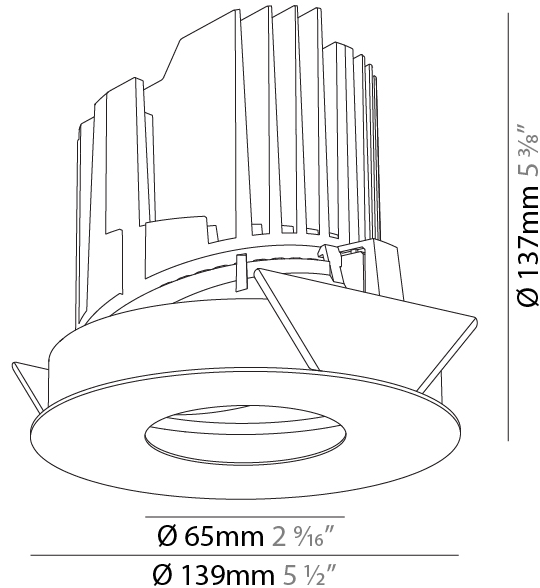

PHYSICAL

Shape: Round
Diameter (mm): 139
Diameter (in): 5 1/2
Height (mm): 137
Height (in): 5 3/8
Ceiling Thickness (mm): 10 / 12.5 / 15 / 25
Ceiling Thickness (in): 3/8 or 1/2 or 9/16
Min. Recessing Depth (mm): 150
Min. Recessing Depth (in): 5 7/8
Light Distribution: Adjustable / Asymmetric
Weight (kg): 0.865
Weight (lbs): 1.9
Fixture Finish: SSR / BKV / CWI / CRY / HAB / LAG / UFT / ITA / RUA / RUR / MIC / FTG / MYG / TWT / LOD / PUS / FRO / FUP / KIA / POP / BLS / SPG / MEY / GOH / GUM / CHC / COM / ABZ / JAG / OBR / MOS / ROR
Fixture Material: Aluminum Die Cast
Cut-out Measurements: 130mm / 5 1/8"

ELECTRICAL

Lamp Type: LED (Zhaga Standard)
Input Wattage (W): 28.6
Total Output Wattage (W): 26
Dimming: Tri-Mode (Non-Dimming and Phase Dimming (120Vac only) and 0-10V Dimming)
Driver Included: No
Driver Location: Recessed Housing
Driver Type: Constant Current - Universal
Housing: See components
Input Voltage (V): 120 - 277
Constant Current (MA): 700

LED

Number of LEDs: 1
Color Temperature (°K): 2700 / 3000 / 3500 / 4000
Max. Delivered Lumen (lm): 1890 / 1930 / 2028 / 2070
Nominal Lumen (lm): 3210 / 3290 / 3459 / 3530
CRI: >90 CRI
Lamp Life (hrs): 50000

OPTICAL

Reflector: 20 / 25 / 40
Adjustability: Fixed

RATINGS AND CERTIFICATIONS

Certified By: Certified for North American Standards
IP rating: IP20

	130mm 5 1/8"	150mm 5 7/8"	10 | 15mm 3/8" | 9/16"	30°	355°	
A