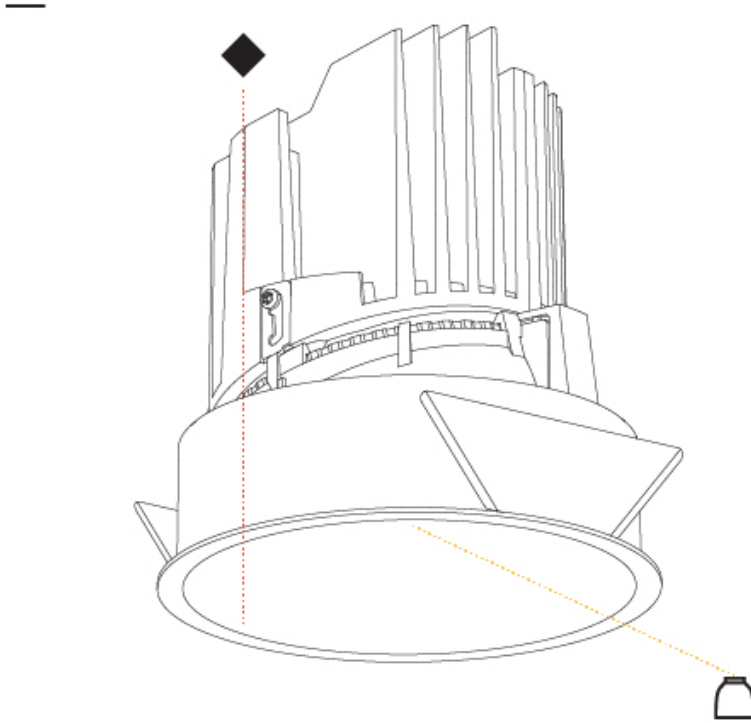

BIONIQ ROUND DEEP RECESSED

A35284-

PROJECT

TYPE

SPECIFIER

QUANTITY

DATE

A